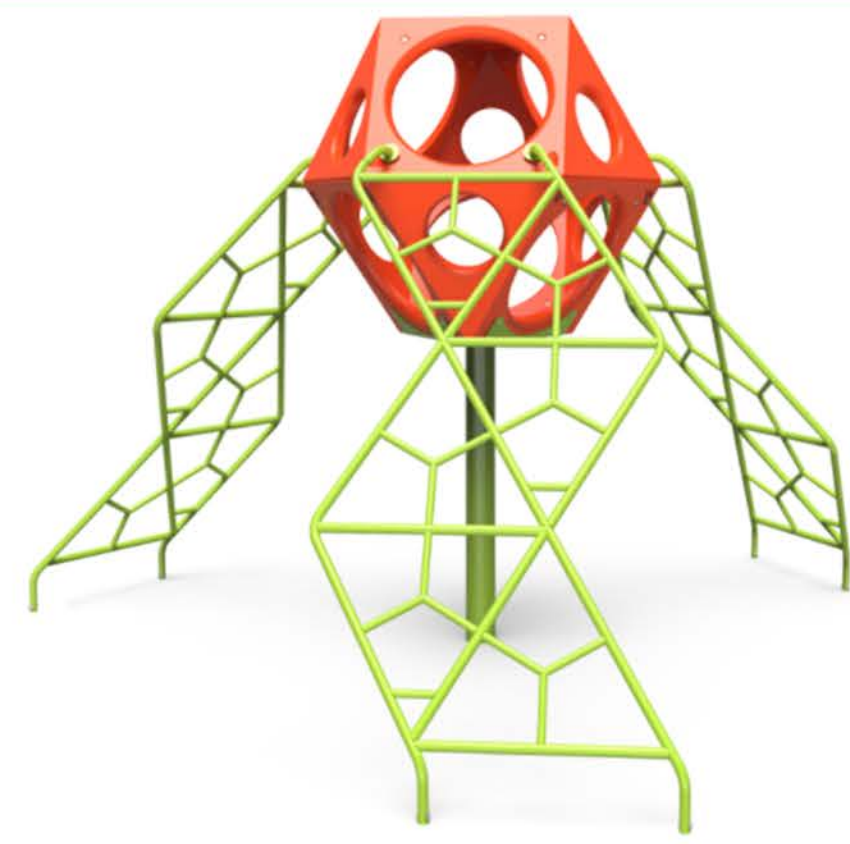

# CONCEPT #1 "EXPLORE AND LEARN"

Cross and Strauss Parklet  
Pittsburgh, PA

early childhood sensory station

outdoor classroom

interactive walls attached to chainlink

nature themed playgrounds

playground surface to reflect local ecosystem

community bench and tables

patio seating

# CONCEPT #2 "HEALTH HEROES"

Cross and Strauss Parklet  
Pittsburgh, PA

themed equipment to encourage climbing and creative movement

superhero cape instagram wall

themed surface asphalt

electronic game station

silhouettes on existing fence

shade sails