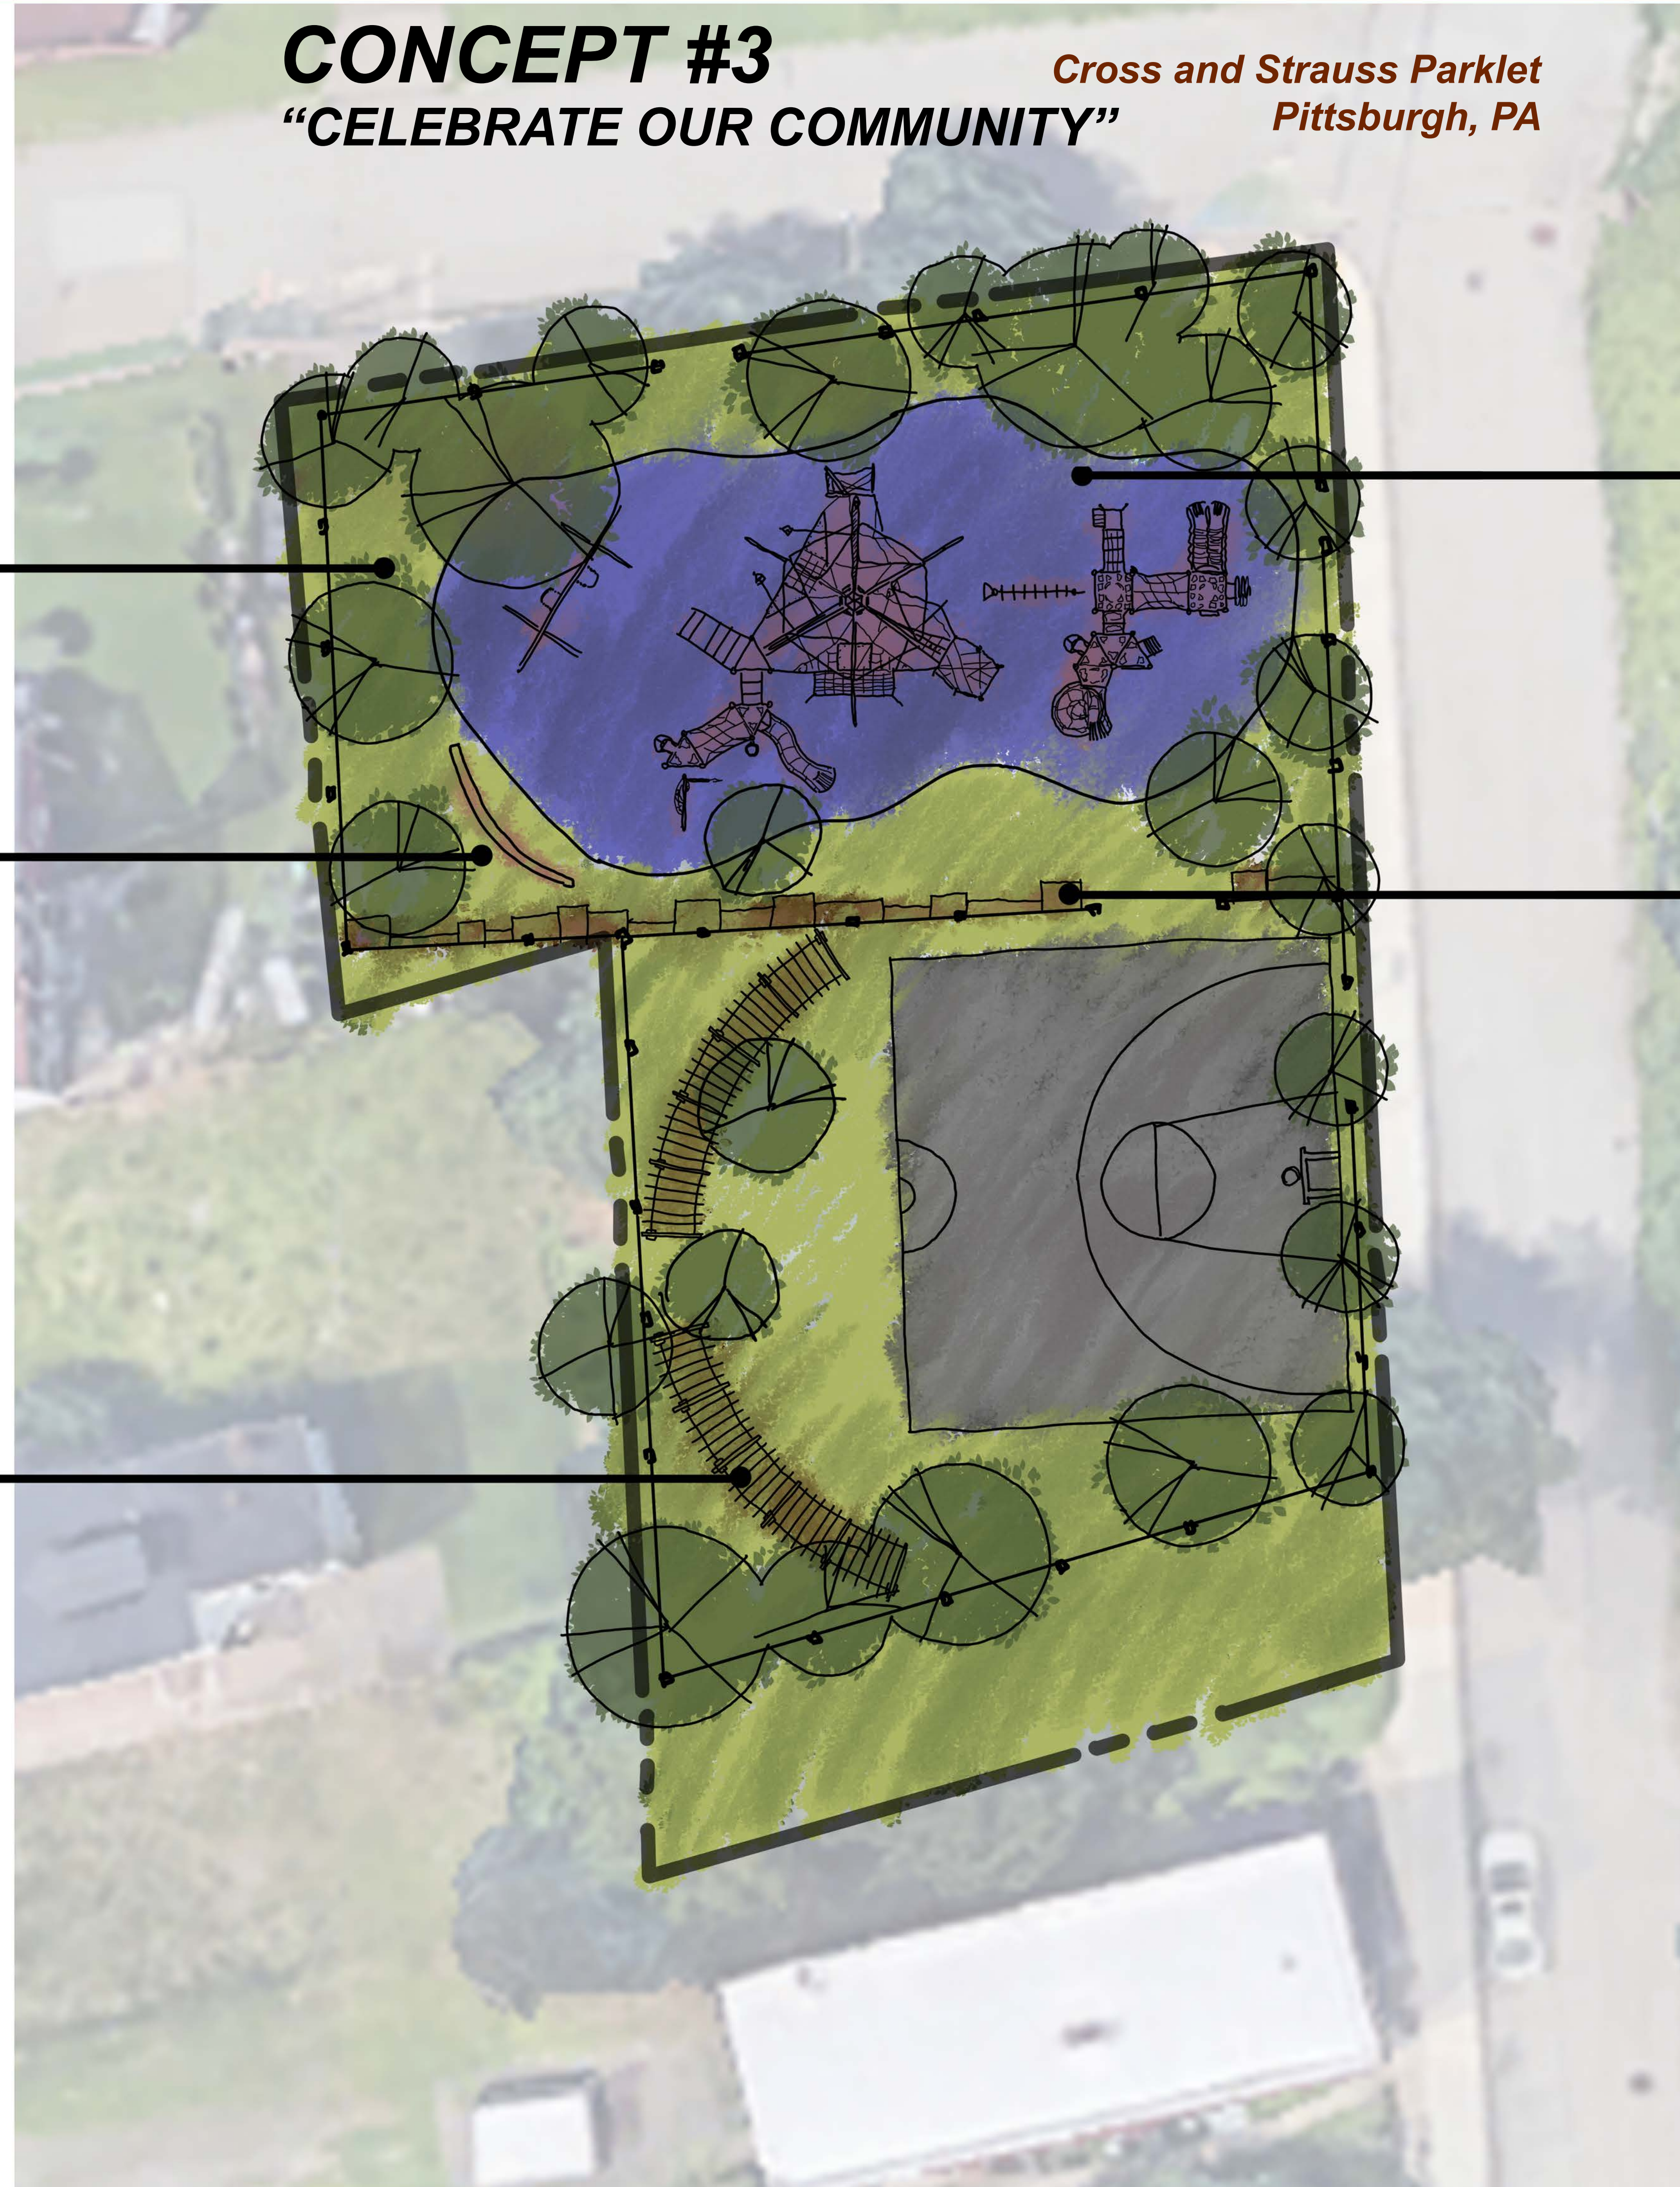

# CONCEPT #1 "EXPLORE AND LEARN"

Cross and Strauss Parklet  
Pittsburgh, PA

early childhood sensory station

outdoor classroom

interactive walls attached to chainlink

nature themed playgrounds

playground surface to reflect local ecosystem

community bench and tables

patio seating

silhouettes on existing fence

shade sails

# CONCEPT #3

**"CELEBRATE OUR COMMUNITY"**

Cross and Strauss Parklet  
Pittsburgh, PA

outdoor artwork frames

community bulletin board

"helping hands" pergola & garden

inclusive playground

"grow a tree" & community garden boxes